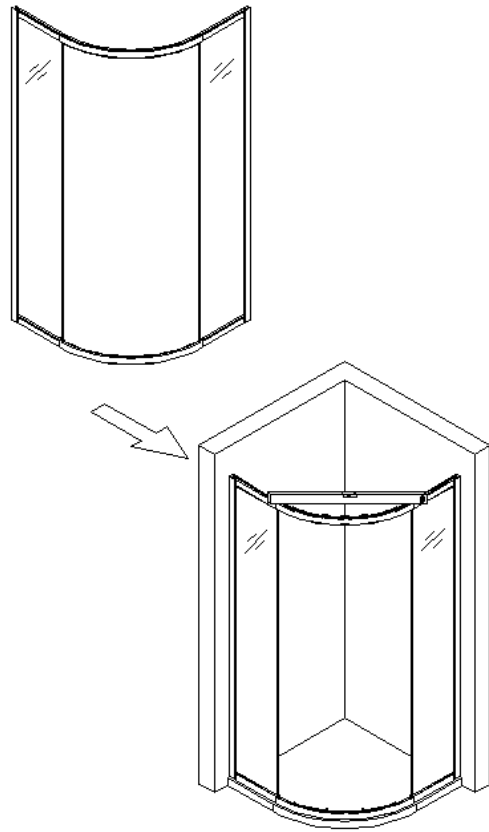

# Installation

**1**

	L	W
800*800	770-790	770-790
900*900	870-890	870-890

**2**

**3**

**4**

5

5-1

6

**Important:**

**Step A:** Locate the rollers into the top and bottom rails

**Step B:** Please adjust the top roller up and down with the screw shown below using a screwdriver

**step A:**

**step B:**

**Care Instructions:**  
Do not use your shower enclosure within 24 hours of assembly . Do not use caustic cleaning products or abrasive material when cleaning your shower enclosure.