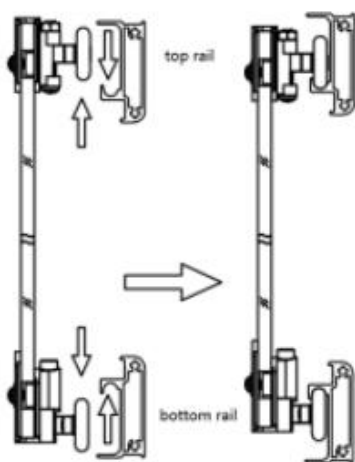

# Installation

**1**

	L	W
800*800	770-790	770-790
900*900	870-890	870-890

**2**

**3**

**4**

5

5-1

6

**Important:**

**Step A:** Locate the rollers into the top and bottom rails

**Step B:** Please adjust the top roller up and down with the screw shown below using a screwdriver

**step A:**

**step B:**

**Care Instructions:**  
Do not use your shower enclosure within 24 hours of assembly . Do not use caustic cleaning products or abrasive material when cleaning your shower enclosure.