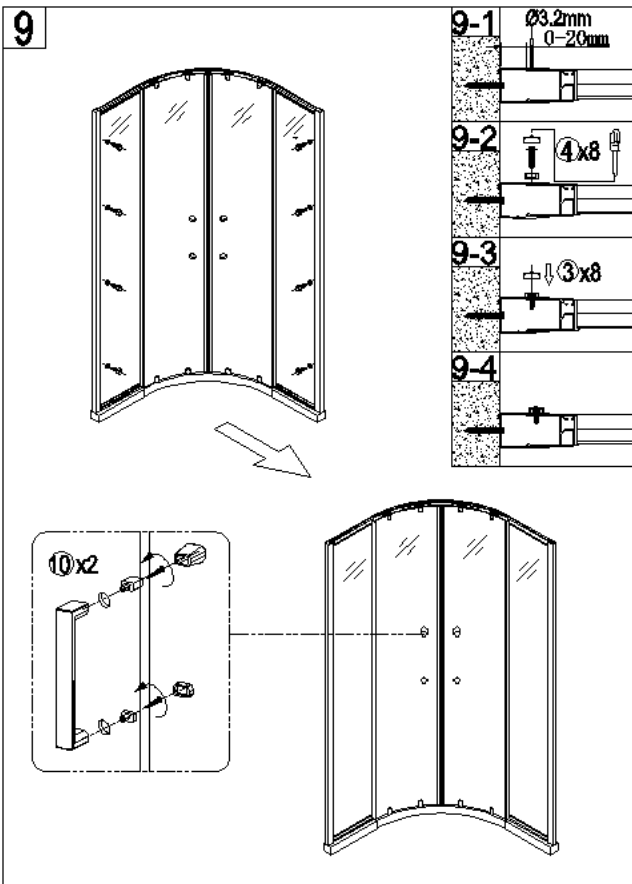

# Installation

**1**

	L	W
800*800	770-790	770-790
900*900	870-890	870-890

**2**

**3**

**4**

5

5-1

6

**Important:**

**Step A:** Locate the rollers into the top and bottom rails

**Step B:** Please adjust the top roller up and down with the screw shown below using a screwdriver

**step A:**

**step B:**

**Care Instructions:**  
Do not use your shower enclosure within 24 hours of assembly . Do not use caustic cleaning products or abrasive material when cleaning your shower enclosure.