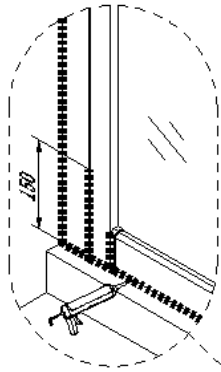

# Installation

**1**

	L	W
800*800	770-790	770-790
900*900	870-890	870-890

**2**

**3**

**4**

5

5-1

6

**Important:**

**Step A:** Locate the rollers into the top and bottom rails

**Step B:** Please adjust the top roller up and down with the screw shown below using a screwdriver

**step A:**

**step B:**

**Care Instructions:**  
Do not use your shower enclosure within 24 hours of assembly . Do not use caustic cleaning products or abrasive material when cleaning your shower enclosure.