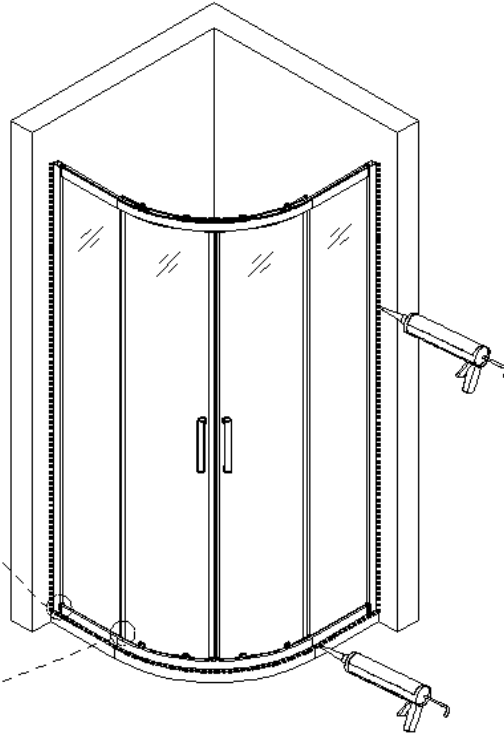

# Installation

**1**

	L	W
800*800	770-790	770-790
900*900	870-890	870-890

**2**

**3**

**4**

5

5-1

6

**Important:**

**Step A:** Locate the rollers into the top and bottom rails

**Step B:** Please adjust the top roller up and down with the screw shown below using a screwdriver

**step A:**

**step B:**

**Care Instructions:**  
Do not use your shower enclosure within 24 hours of assembly . Do not use caustic cleaning products or abrasive material when cleaning your shower enclosure.