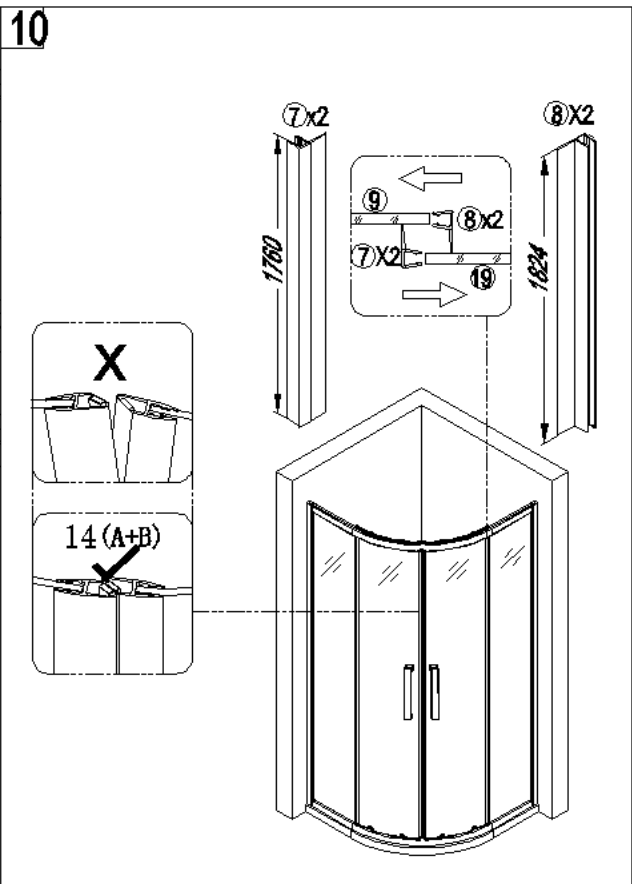

# Installation

**1**

	L	W
800*800	770-790	770-790
900*900	870-890	870-890

**2**

**3**

**4**

5

5-1

6

**Important:**

**Step A:** Locate the rollers into the top and bottom rails

**Step B:** Please adjust the top roller up and down with the screw shown below using a screwdriver

**step A:**

**step B:**

**Care Instructions:**  
Do not use your shower enclosure within 24 hours of assembly . Do not use caustic cleaning products or abrasive material when cleaning your shower enclosure.