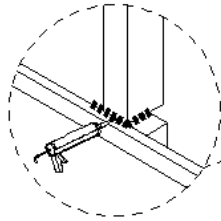

# Installation

**1**

	L	W
800*800	770-790	770-790
900*900	870-890	870-890

**2**

**3**

**4**

5

5-1

6

**Important:**

**Step A:** Locate the rollers into the top and bottom rails

**Step B:** Please adjust the top roller up and down with the screw shown below using a screwdriver

**step A:**

**step B:**

**Care Instructions:**  
Do not use your shower enclosure within 24 hours of assembly . Do not use caustic cleaning products or abrasive material when cleaning your shower enclosure.