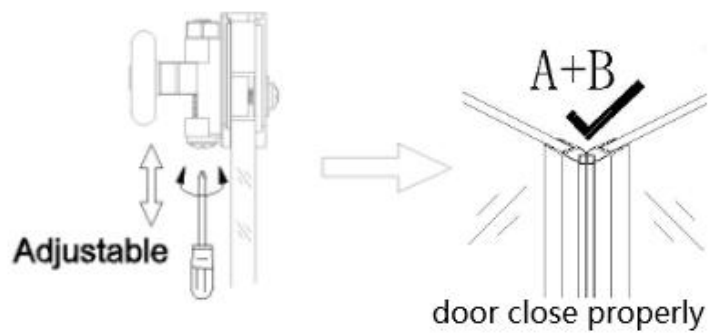

# Installation

**1**

	L	W
800*800	770-790	770-790
900*900	870-890	870-890

**2**

**3**

**4**

5

5-1

6

**Important:**

**Step A:** Locate the rollers into the top and bottom rails

**Step B:** Please adjust the top roller up and down with the screw shown below using a screwdriver

**step A:**

**step B:**

**Care Instructions:**  
Do not use your shower enclosure within 24 hours of assembly . Do not use caustic cleaning products or abrasive material when cleaning your shower enclosure.