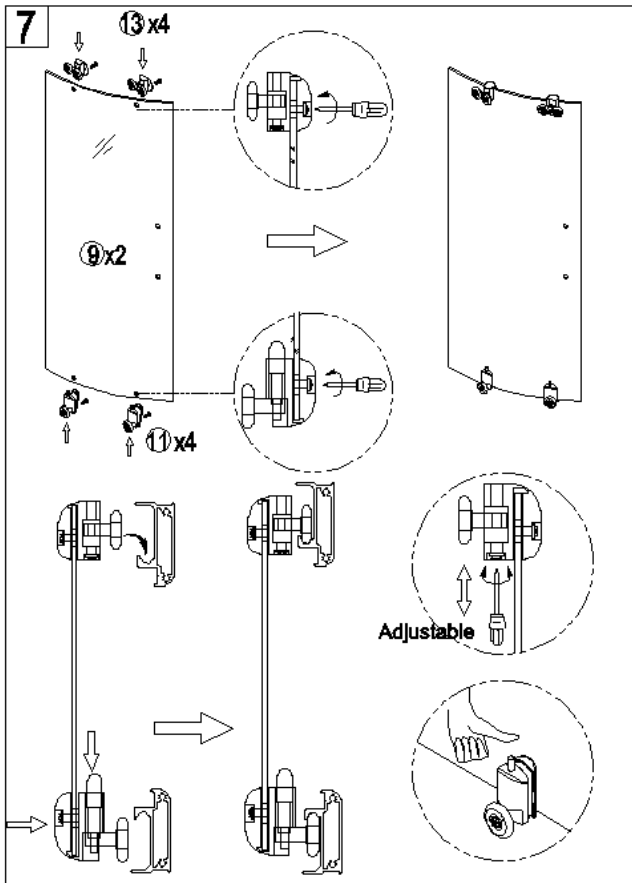

# Parts / Diagrams

1  8Pcs	2  8Pcs	3  RA-09Y07 8Pcs	4  ST4X12 20Pcs	5  RA-09W01 2Pcs	6  RA-09W07 2Pcs	7  1760mm RA-09Z11 2Pcs
8  1824mm RA-09Z11 2Pcs	9  2Pcs	10  RA-09X08 2Pcs	11  RA-09X10 4Pcs	12  2Pcs	13  RA-09X11 4Pcs	14  A+B RA-09Z10 1Pair
15  RA-09Y14 4Pcs	16  RA-09Z16 2Pcs	17  RA-09Y16 4Pcs	18  RA-09Y15 4Pcs	19  2Pcs		

# Installation

**1**

	L	W
800*800	770-790	770-790
900*900	870-890	870-890

**2**

**3**

**4**

5

5-1

6

**Important:**

**Step A:** Locate the rollers into the top and bottom rails

**Step B:** Please adjust the top roller up and down with the screw shown below using a screwdriver

**step A:**

**step B:**

**Care Instructions:**  
Do not use your shower enclosure within 24 hours of assembly . Do not use caustic cleaning products or abrasive material when cleaning your shower enclosure.