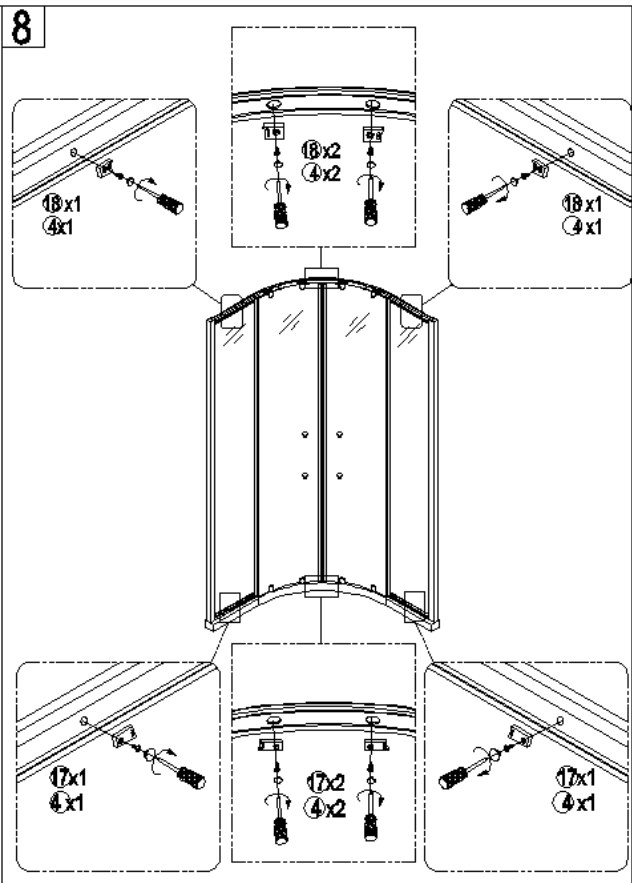

# Installation

**1**

	L	W
800*800	770-790	770-790
900*900	870-890	870-890

**2**

**3**

**4**

5

5-1

6

**Important:**

**Step A:** Locate the rollers into the top and bottom rails

**Step B:** Please adjust the top roller up and down with the screw shown below using a screwdriver

**step A:**

**step B:**

**Care Instructions:**  
Do not use your shower enclosure within 24 hours of assembly . Do not use caustic cleaning products or abrasive material when cleaning your shower enclosure.